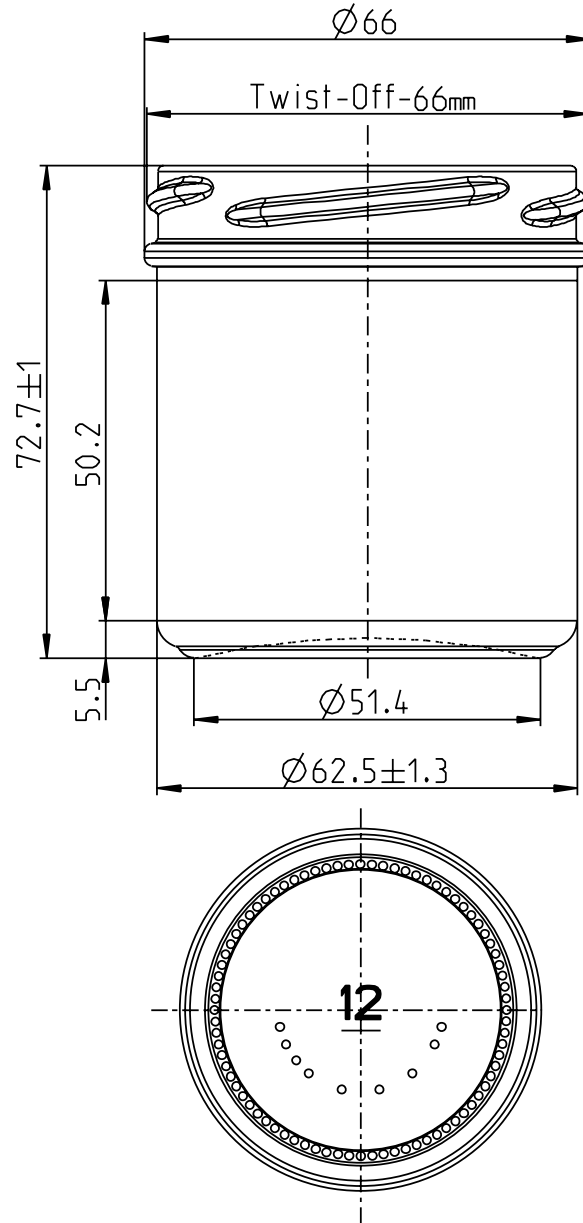

18

24

HS FRENCH FLINT

THE GLASS CONTAINER SPECIALISTS

167ML ROUND GLASS JAR

Product code	BONTA167
Finish	66mm Twist-off
Capacity	167ml
Brim-full capacity	167ml